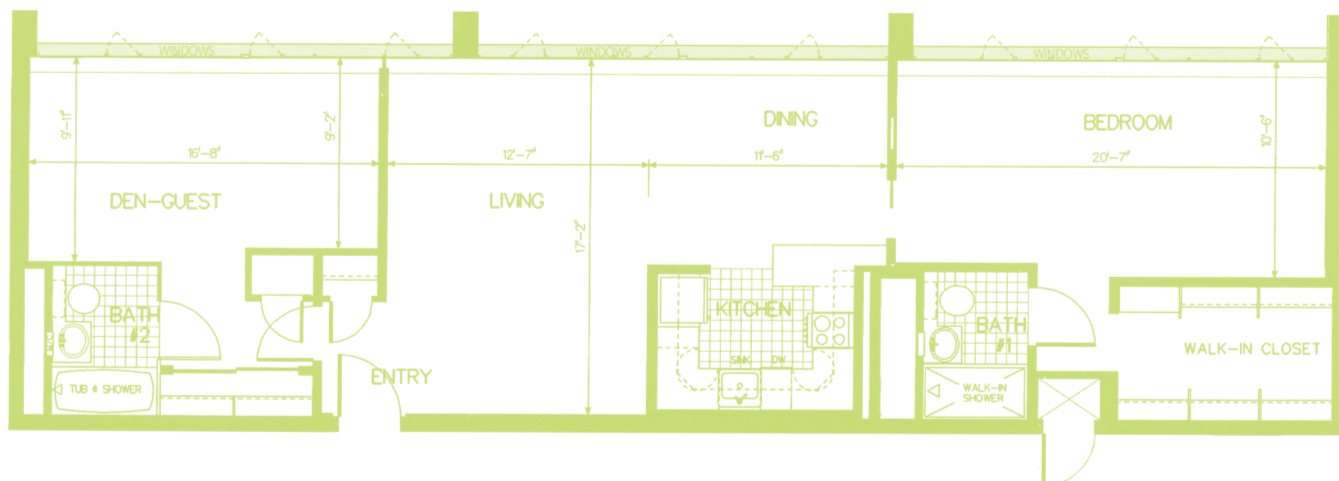

FLOOR PLANS

TWO BEDROOM DELUXE

1134 SF