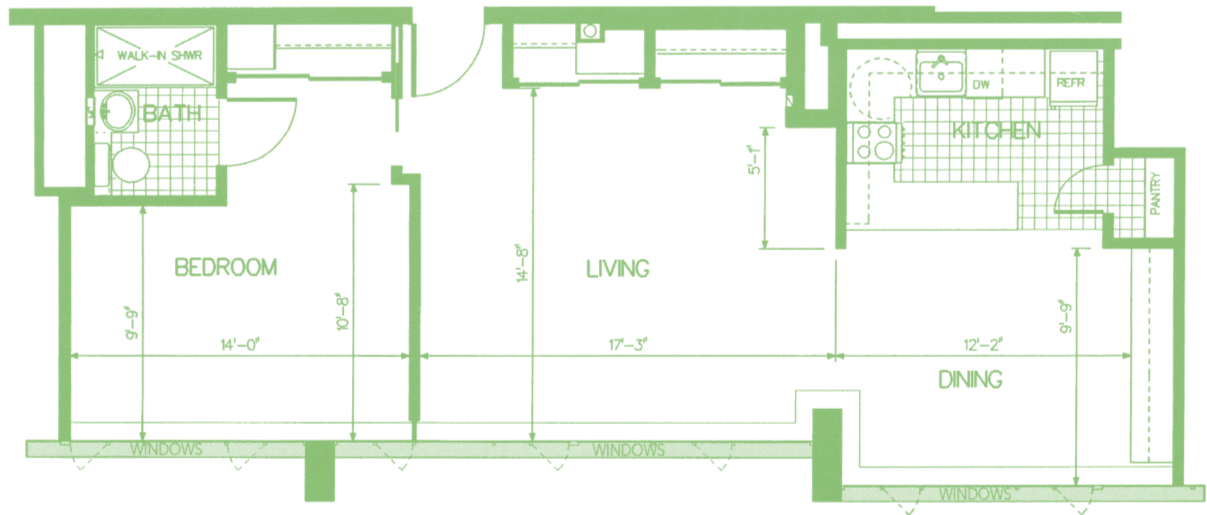

FLOOR PLANS

ONE BEDROOM PREMIUM

890 SF