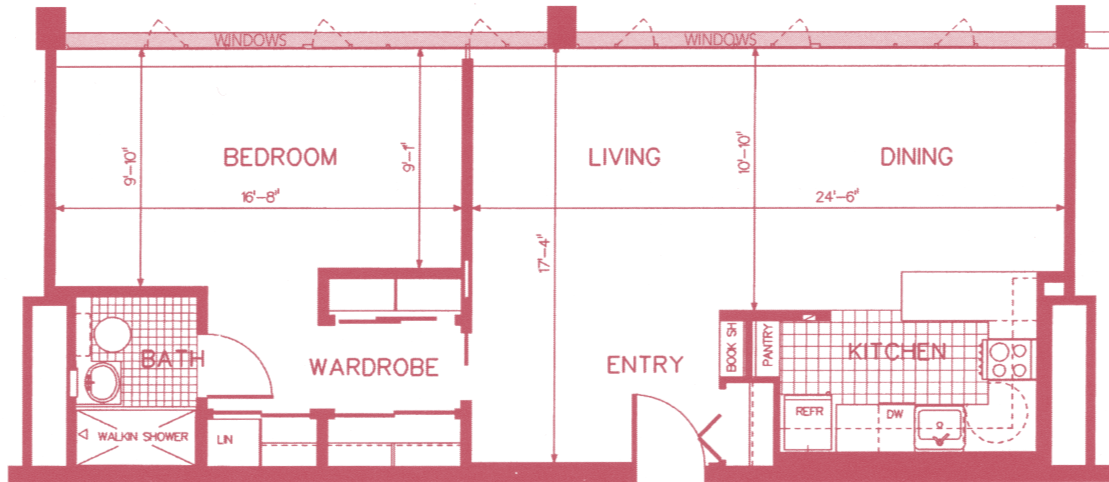

FLOOR PLANS

ONE BEDROOM DELUXE

756 SF