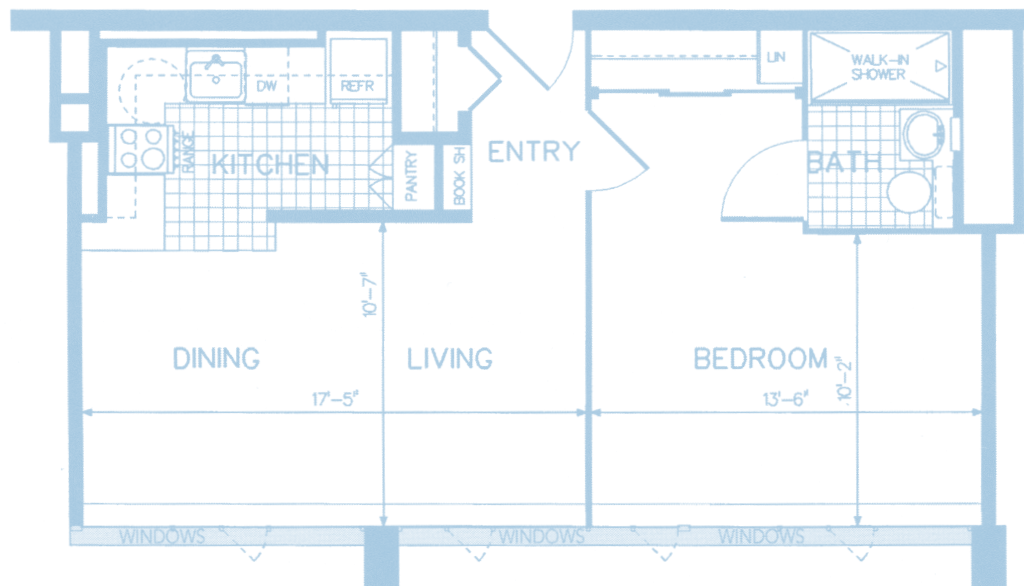

FLOOR PLANS

ONE BEDROOM

576 SF